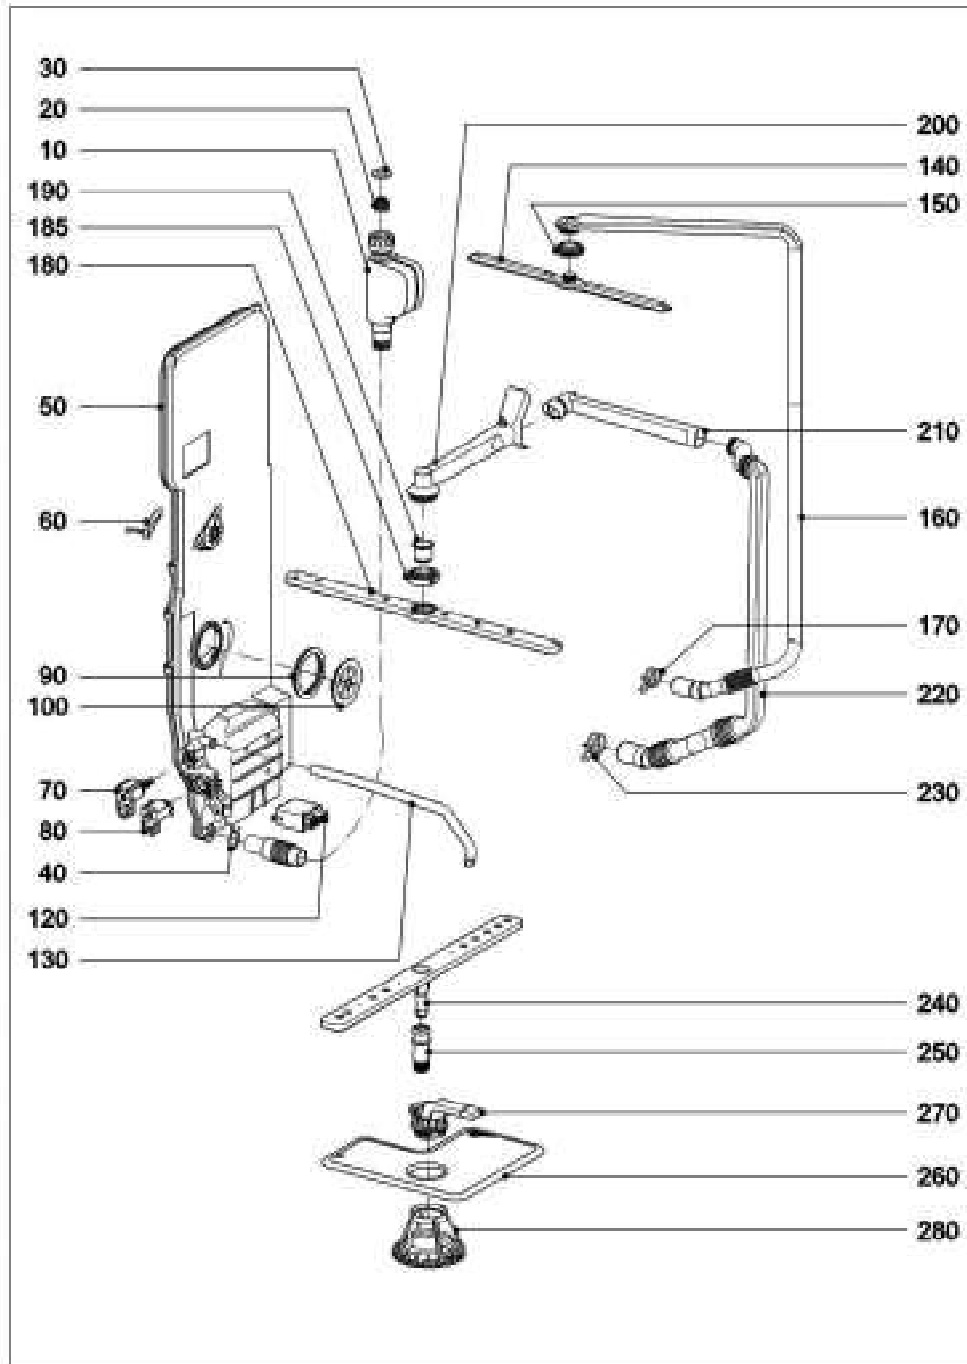

042 Front panel Integradet appliance

044 Front panel Built-under units

060 Inner cabinet

092 Water run Inner cabinet

112 Water run Plinth

130 Electronic unit Harness

153 Fascia panel

194 Cutlery tray