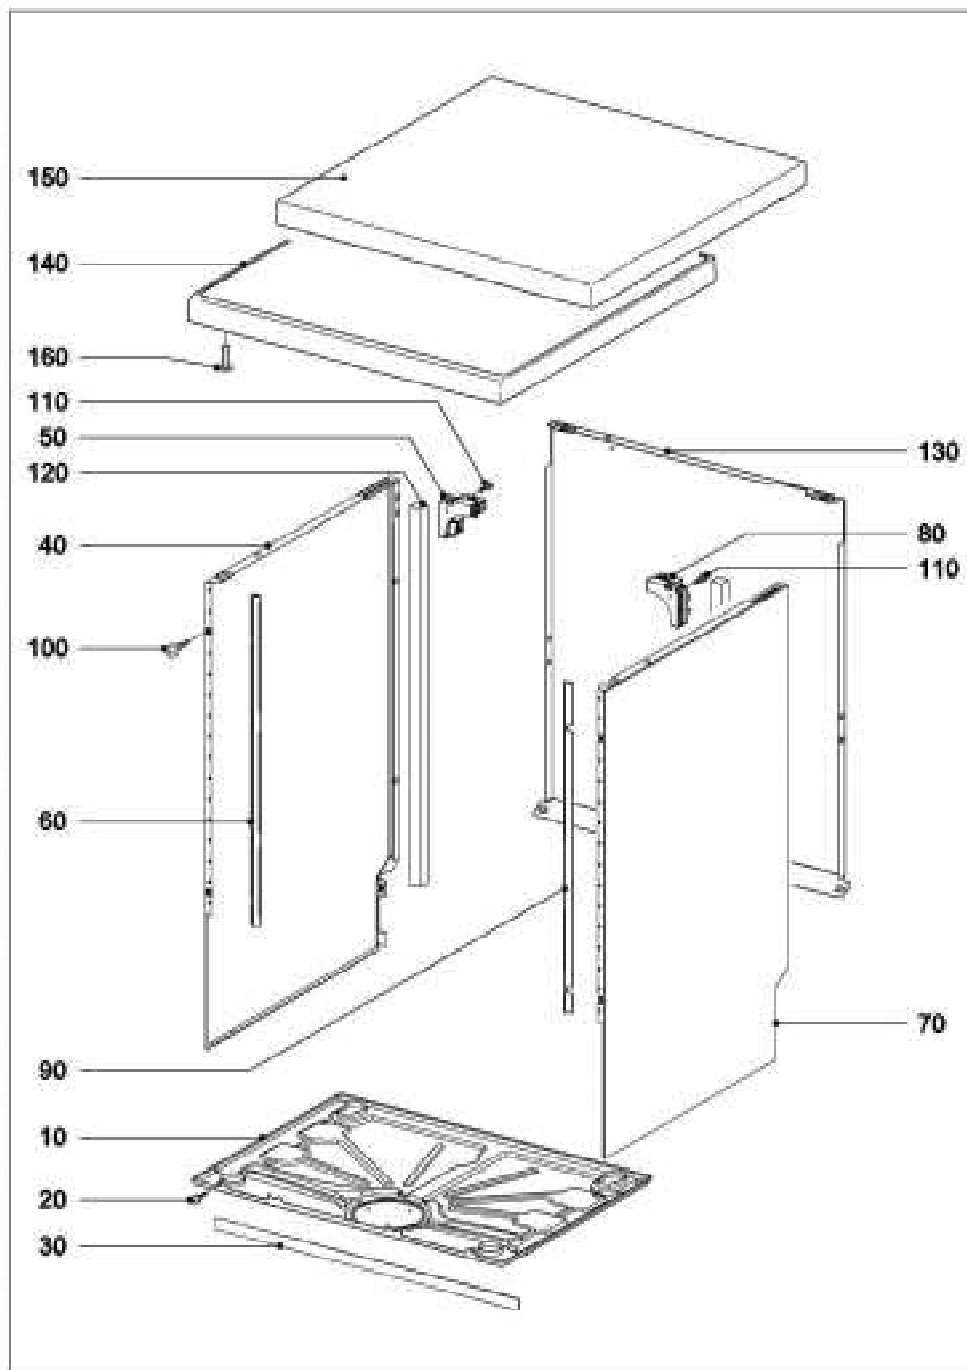

G6620SC

Miele

Dishwashers
G6620SC

06.05.2026

012 Casing Freestanding units

014 Casing

022 Door

040 Front panel Freestanding units

042 Front panel Integradet appliance

044 Front panel Built-under units

060 Inner cabinet

092 Water run Inner cabinet

112 Water run Plinth

130 Electronic unit Harness

153 Fascia panel

194 Cutlery tray