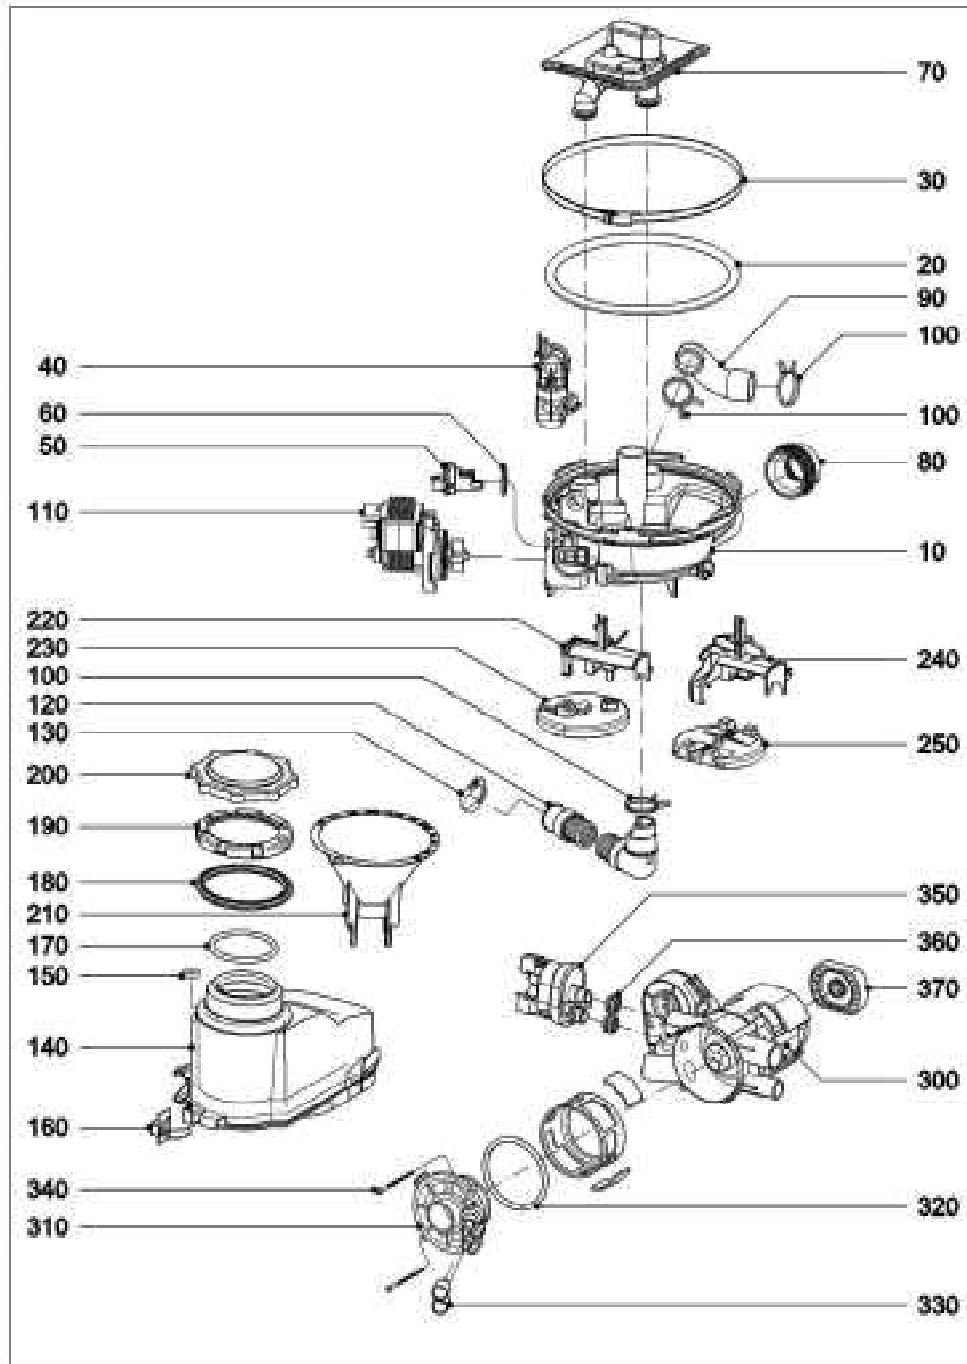

042 Front panel Integradet appliance

044 Front panel Built-under units

060 Inner cabinet

092 Water run Inner cabinet

112 Water run Plinth

130 Electronic unit Harness

153 Fascia panel

194 Cutlery tray

200 Top basket GOK 6xx0

201 Top basket GOK 6xx5

210 Bottom basket GUK 6xxx

220 Bottom basket