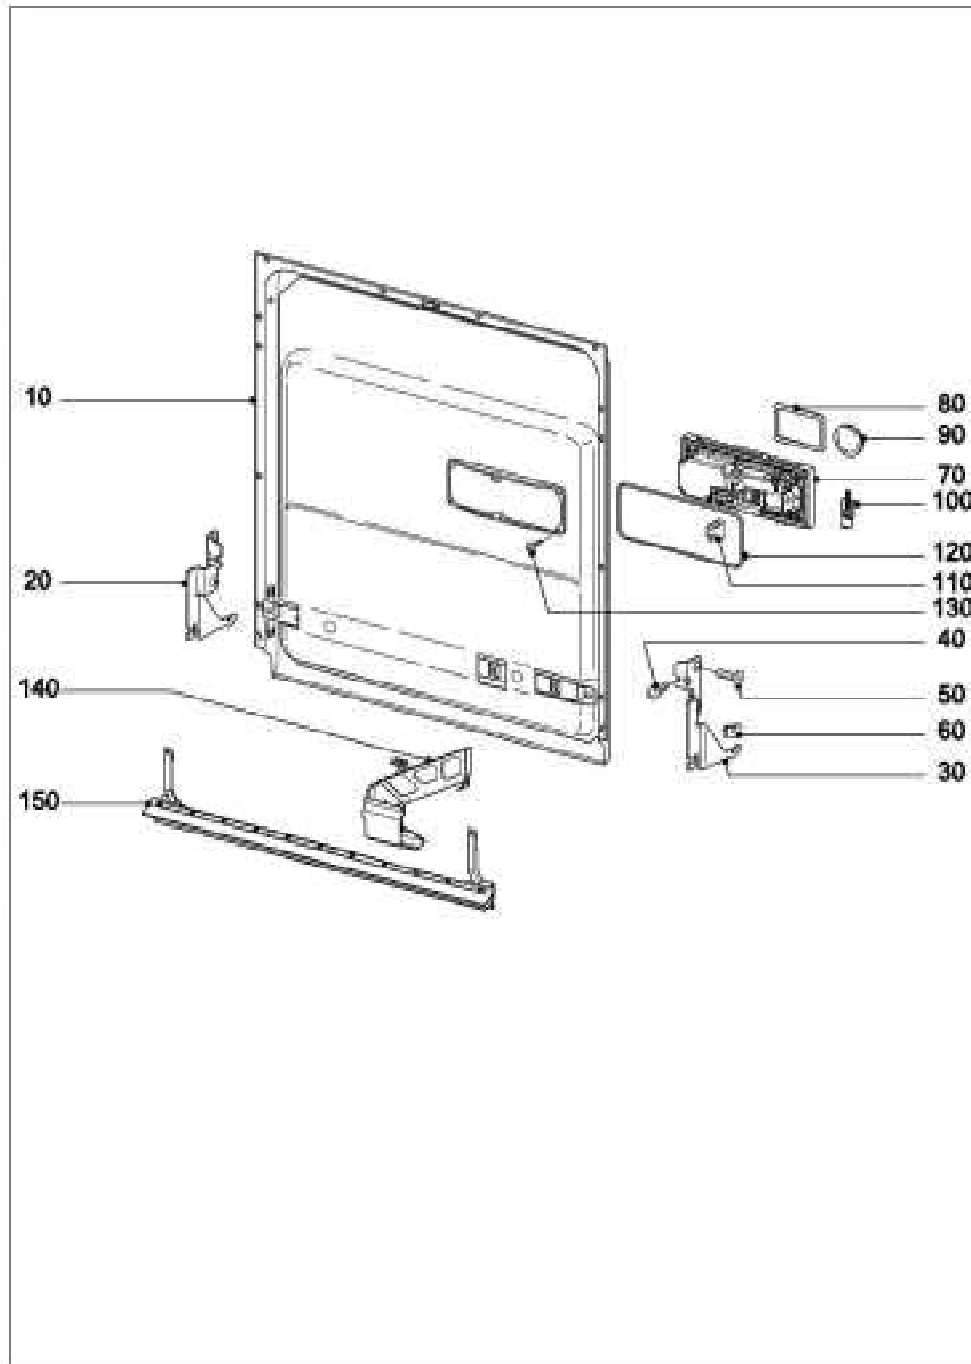

G6620SC

Miele

Dishwashers
G6620SC

06.05.2026

012 Casing Freestanding units

014 Casing

022 Door

040 Front panel Freestanding units

042 Front panel Integradet appliance

044 Front panel Built-under units

060 Inner cabinet

092 Water run Inner cabinet

112 Water run Plinth

130 Electronic unit Harness

153 Fascia panel

194 Cutlery tray