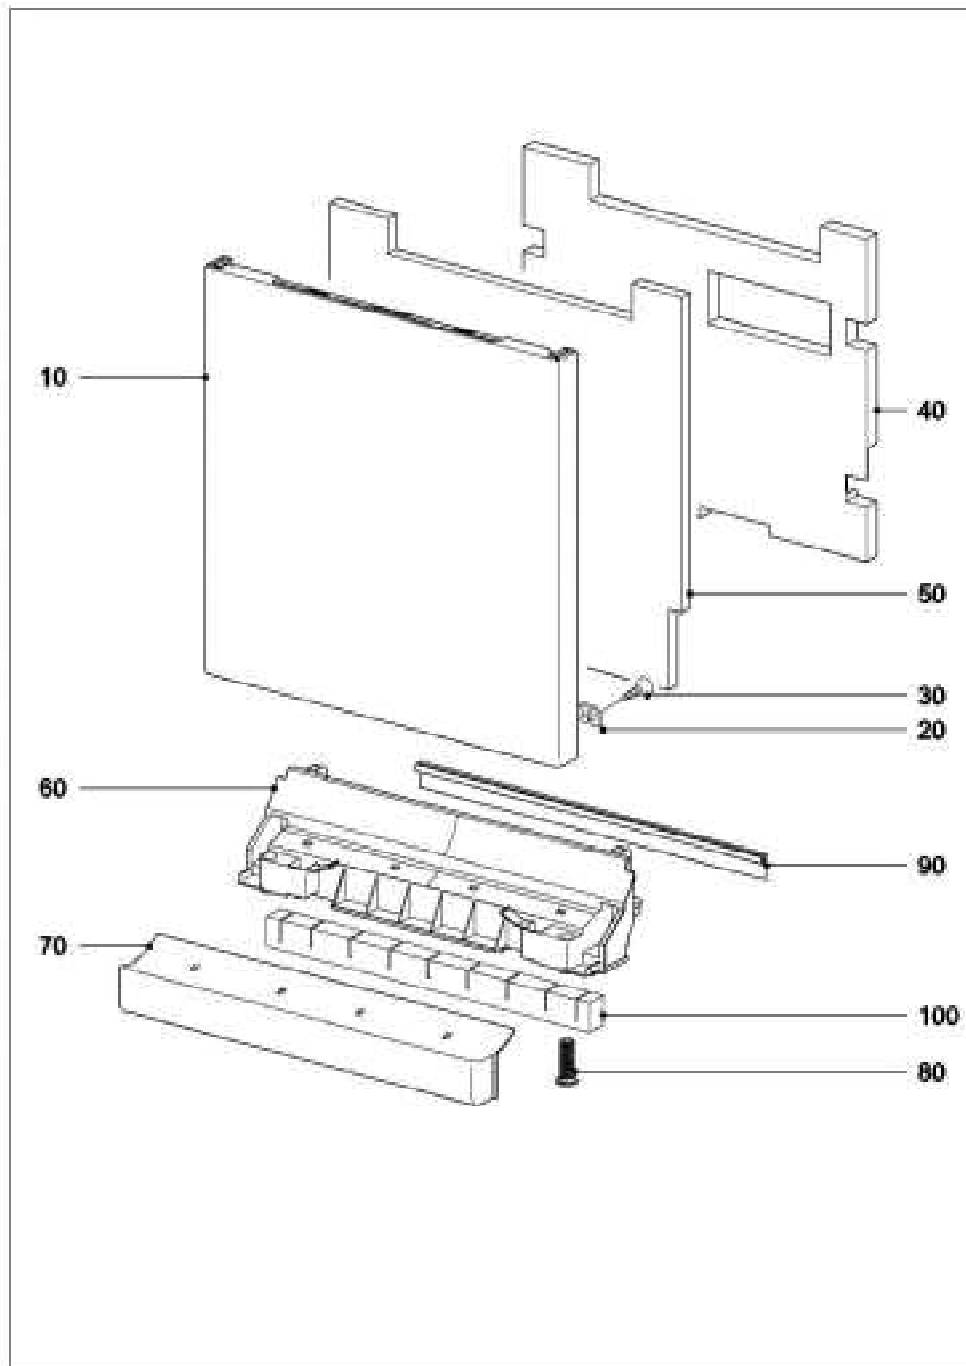

G6620SC

Miele

Dishwashers
G6620SC

06.05.2026

012 Casing Freestanding units

014 Casing

022 Door

040 Front panel Freestanding units

042 Front panel Integradet appliance

044 Front panel Built-under units

060 Inner cabinet

092 Water run Inner cabinet

112 Water run Plinth

130 Electronic unit Harness

153 Fascia panel

194 Cutlery tray