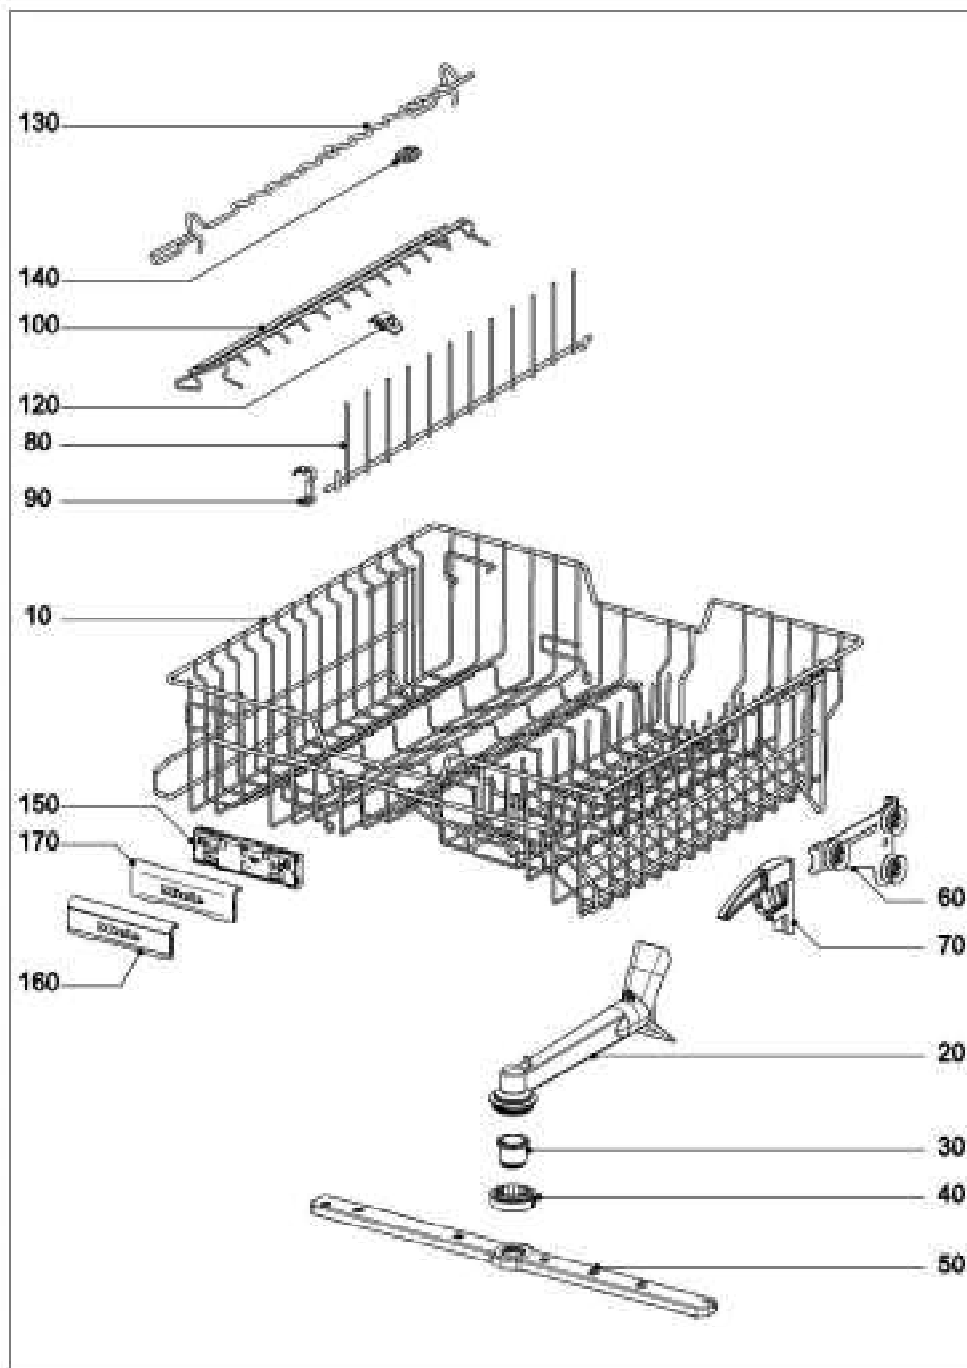

042 Front panel Integradet appliance

044 Front panel Built-under units

060 Inner cabinet

092 Water run Inner cabinet

112 Water run Plinth

130 Electronic unit Harness

153 Fascia panel

194 Cutlery tray

200 Top basket GOK 6xx0

201 Top basket GOK 6xx5

210 Bottom basket GUK 6xxx

220 Bottom basket