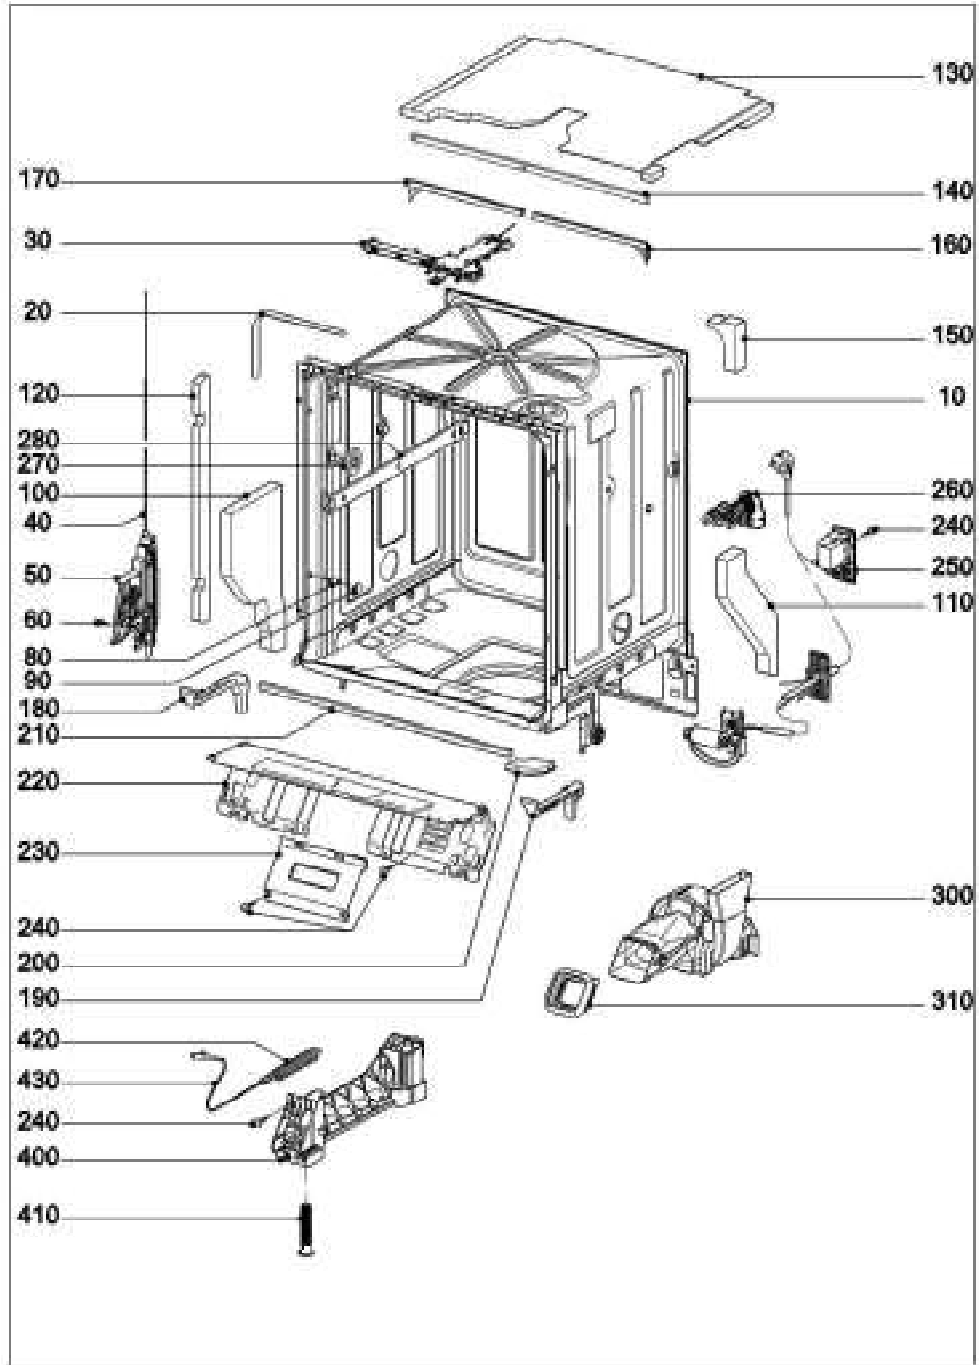

G6620SC

Miele

Dishwashers
G6620SC

06.05.2026

012 Casing Freestanding units

014 Casing

022 Door

040 Front panel Freestanding units

042 Front panel Integradet appliance

044 Front panel Built-under units

060 Inner cabinet

092 Water run Inner cabinet

112 Water run Plinth

130 Electronic unit Harness

153 Fascia panel

194 Cutlery tray