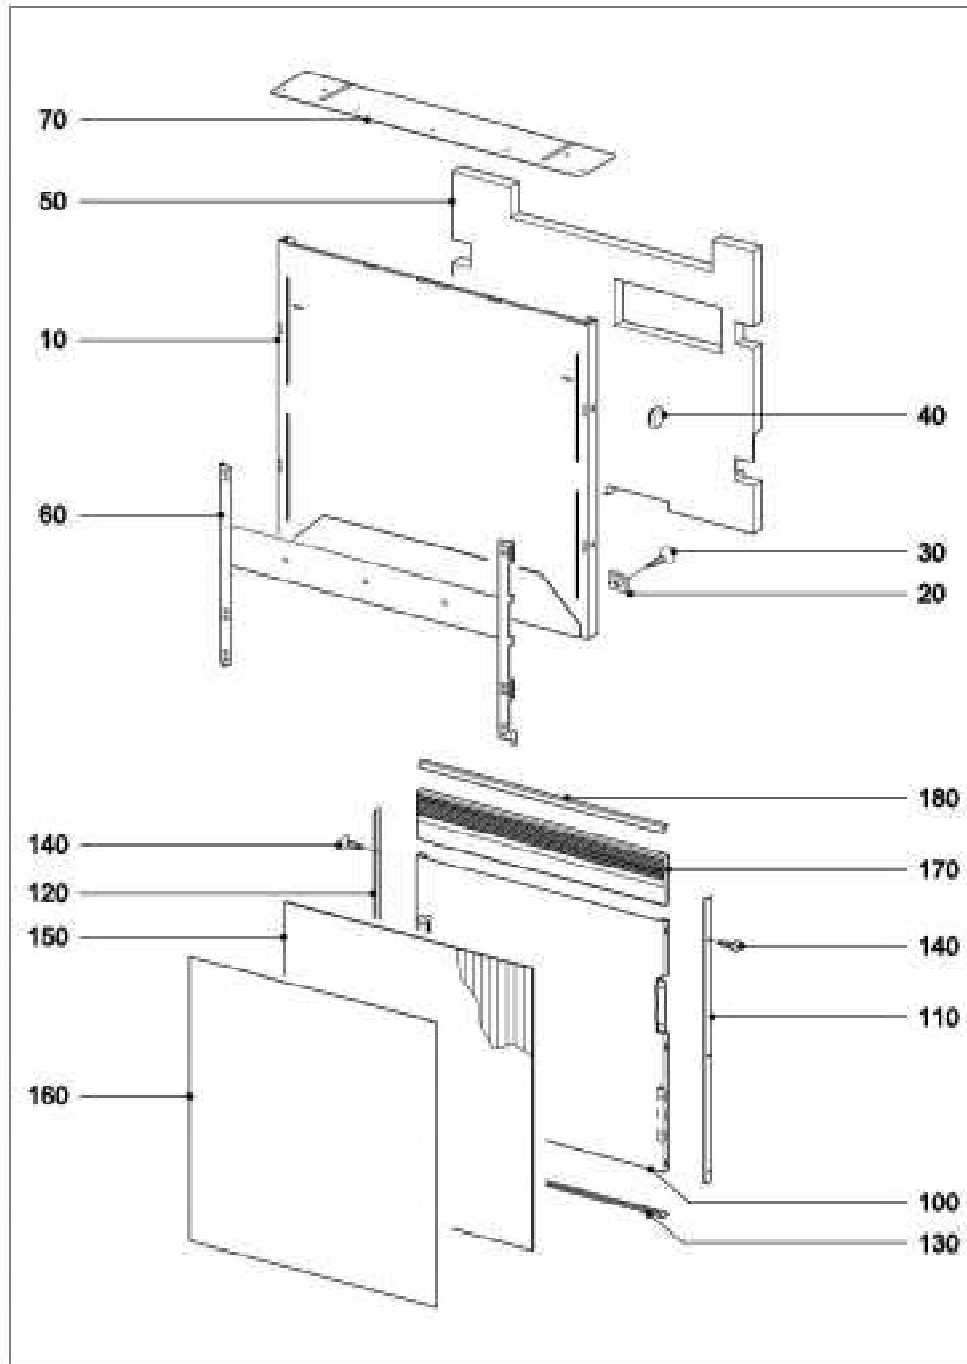

G6620SC

Miele

Dishwashers
G6620SC

06.05.2026

012 Casing Freestanding units

014 Casing

022 Door

040 Front panel Freestanding units

042 Front panel Integradet appliance

044 Front panel Built-under units

060 Inner cabinet

092 Water run Inner cabinet

112 Water run Plinth

130 Electronic unit Harness

153 Fascia panel

194 Cutlery tray