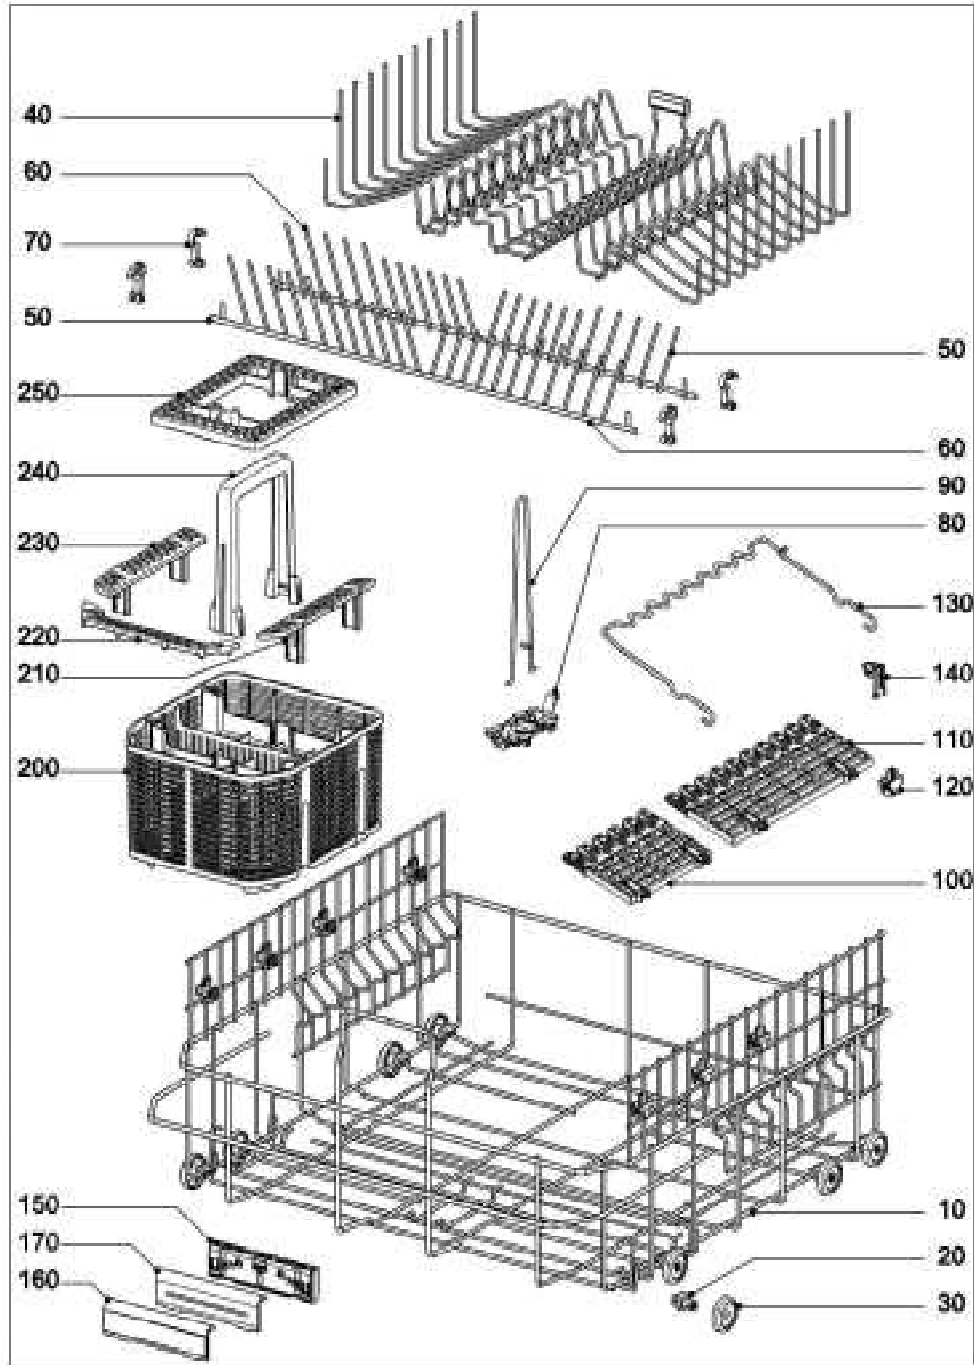

042 Front panel Integradet appliance

044 Front panel Built-under units

060 Inner cabinet

092 Water run Inner cabinet

112 Water run Plinth

130 Electronic unit Harness

153 Fascia panel

194 Cutlery tray

200 Top basket GOK 6xx0

201 Top basket GOK 6xx5

210 Bottom basket GUK 6xxx

220 Bottom basket