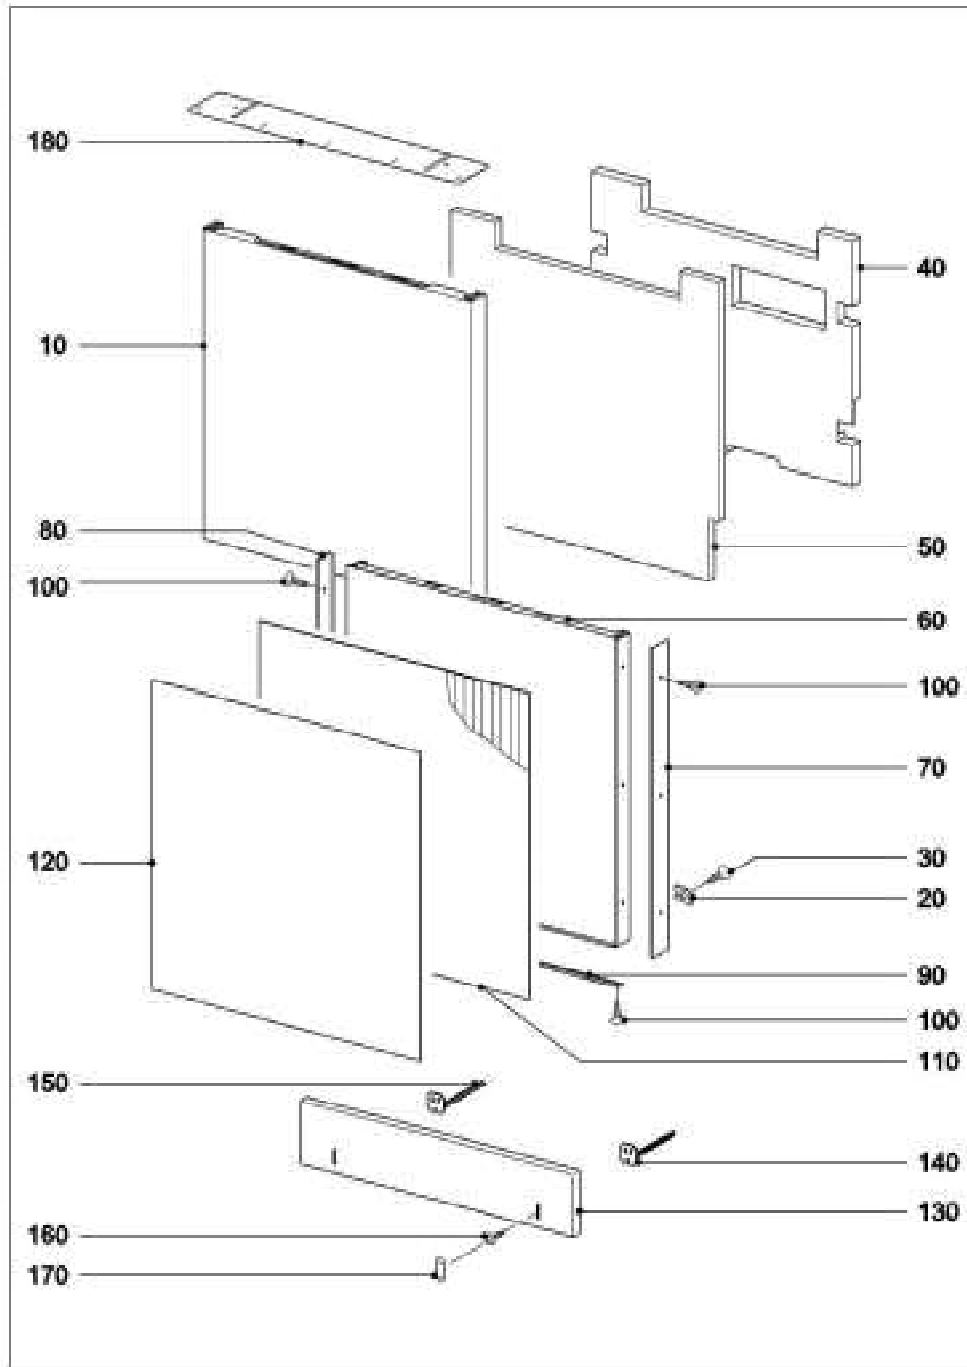

G6620SC

Miele

Dishwashers
G6620SC

06.05.2026

012 Casing Freestanding units

014 Casing

022 Door

040 Front panel Freestanding units

042 Front panel Integradet appliance

044 Front panel Built-under units

060 Inner cabinet

092 Water run Inner cabinet

112 Water run Plinth

130 Electronic unit Harness

153 Fascia panel

194 Cutlery tray