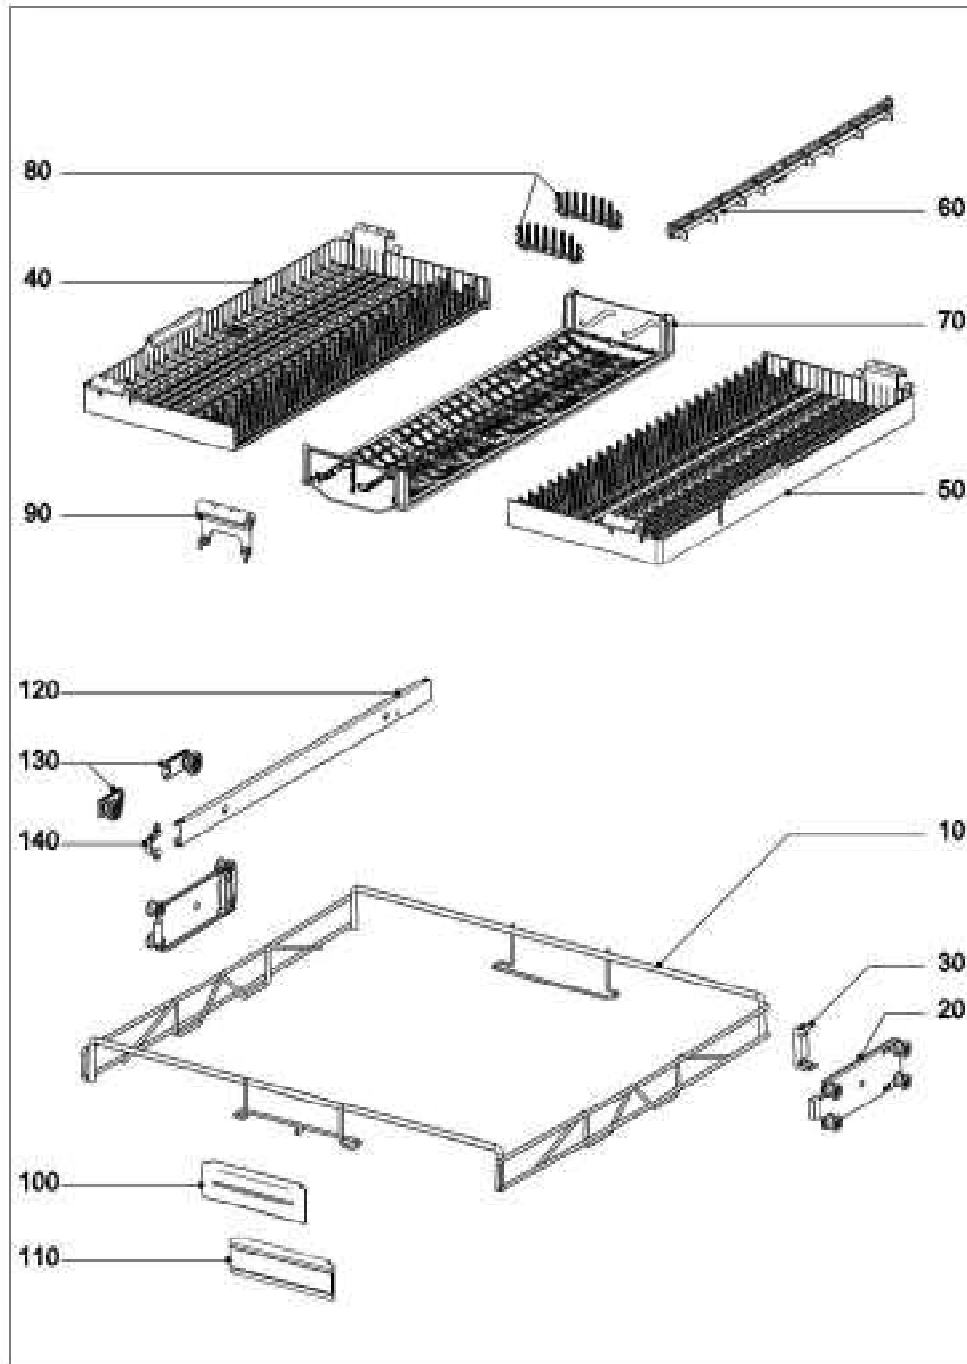

042 Front panel Integradet appliance

044 Front panel Built-under units

060 Inner cabinet

092 Water run Inner cabinet

112 Water run Plinth

130 Electronic unit Harness

153 Fascia panel

194 Cutlery tray