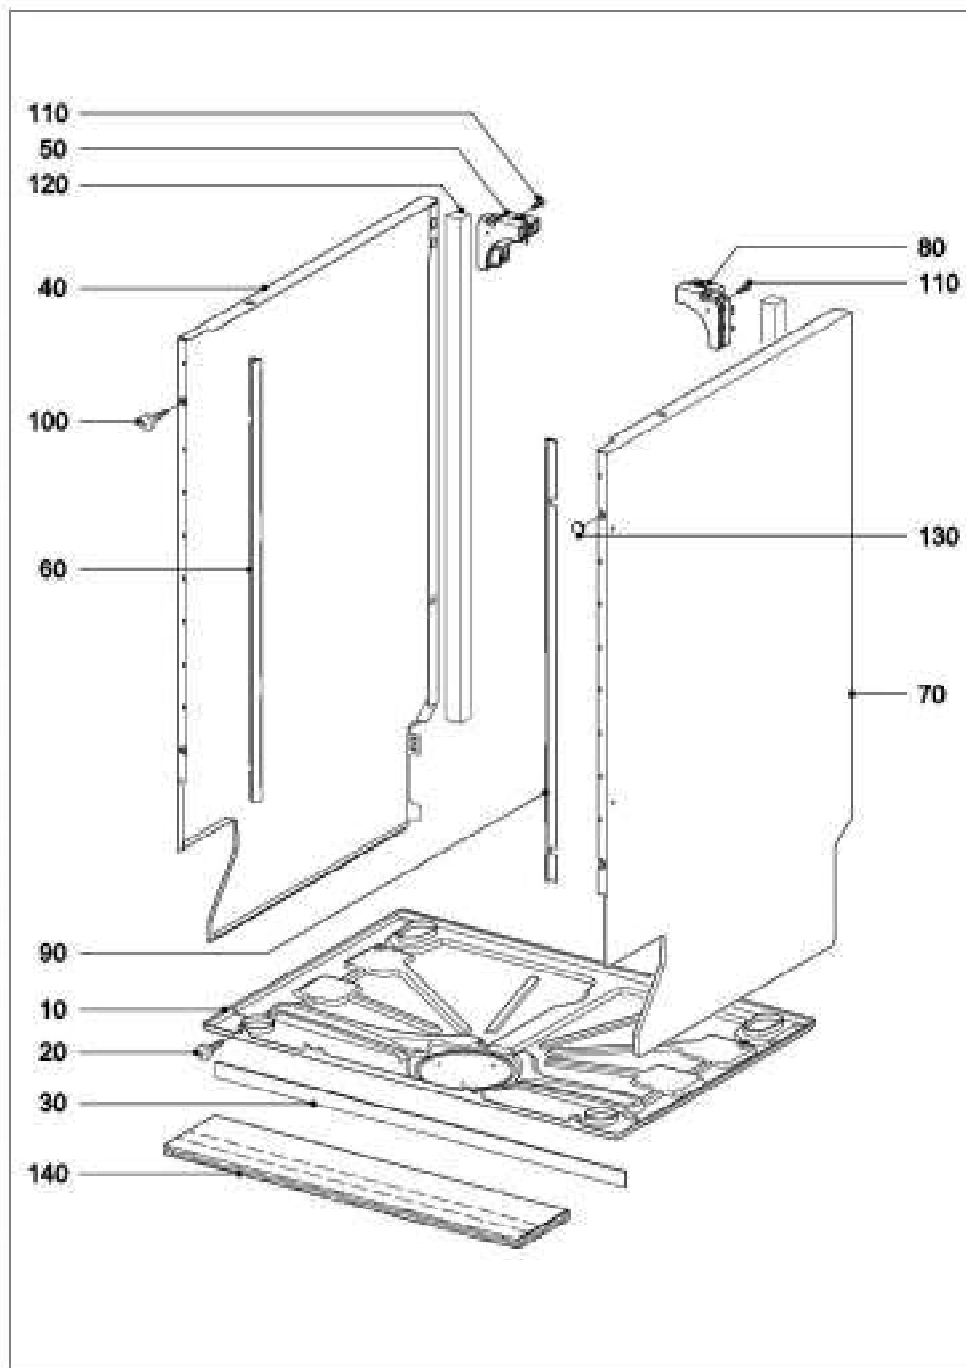

G6620SC

Miele

Dishwashers
G6620SC

06.05.2026

012 Casing Freestanding units

014 Casing

022 Door

040 Front panel Freestanding units

042 Front panel Integradet appliance

044 Front panel Built-under units

060 Inner cabinet

092 Water run Inner cabinet

112 Water run Plinth

130 Electronic unit Harness

153 Fascia panel

194 Cutlery tray