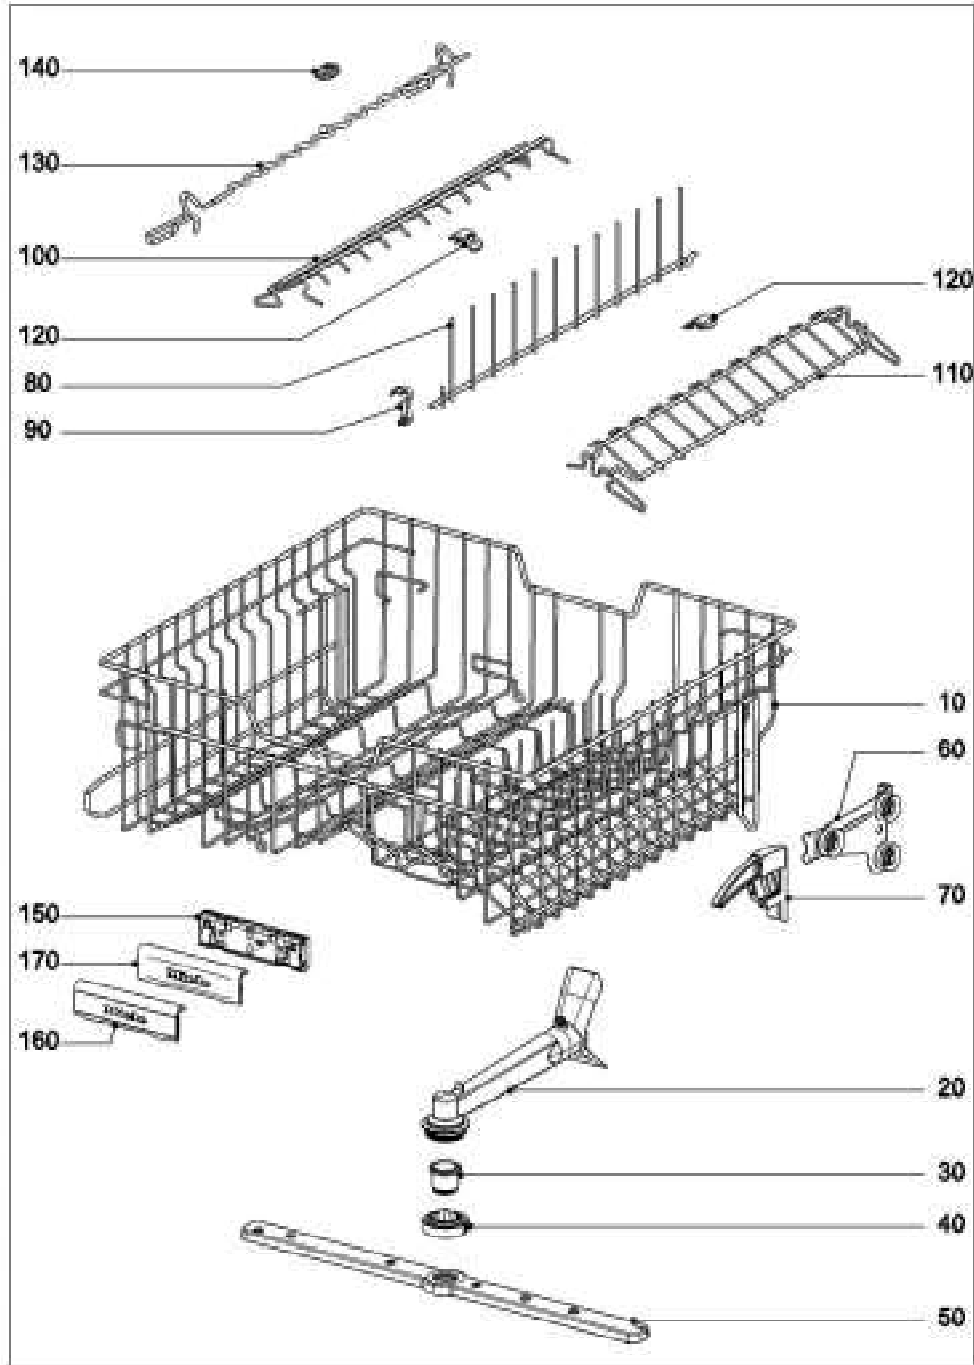

042 Front panel Integradet appliance

044 Front panel Built-under units

060 Inner cabinet

092 Water run Inner cabinet

112 Water run Plinth

130 Electronic unit Harness

153 Fascia panel

194 Cutlery tray

200 Top basket GOK 6xx0

201 Top basket GOK 6xx5

210 Bottom basket GUK 6xxx

220 Bottom basket